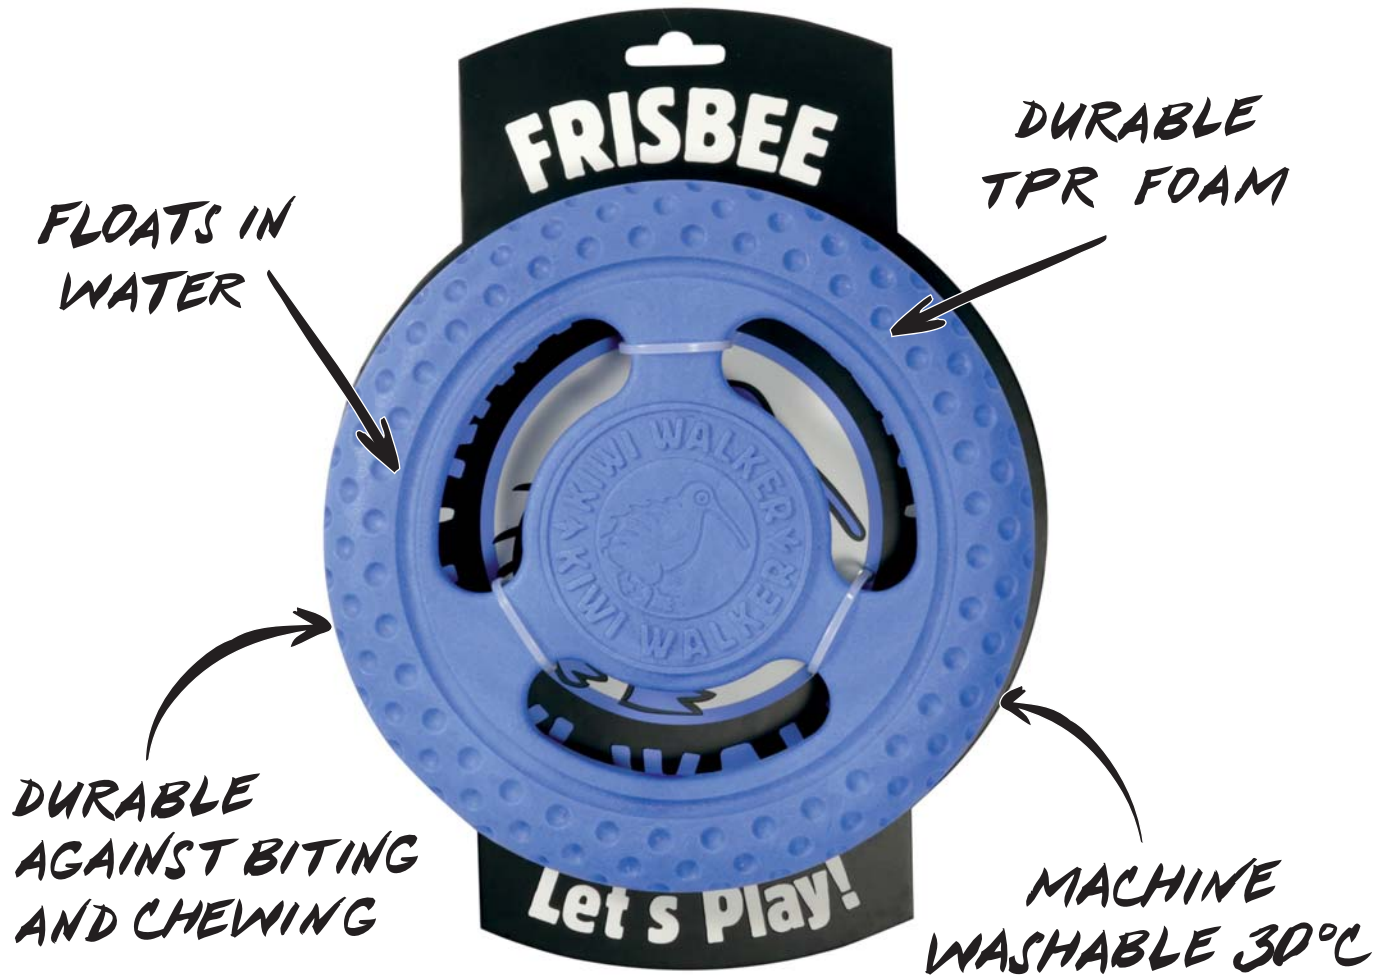

DOG TOY: FRISBEE

FEATURES:

SIZE: mini Ø 17cm
maxi Ø 22cm

COLLECTION: LET'S PLAY

COLOUR: