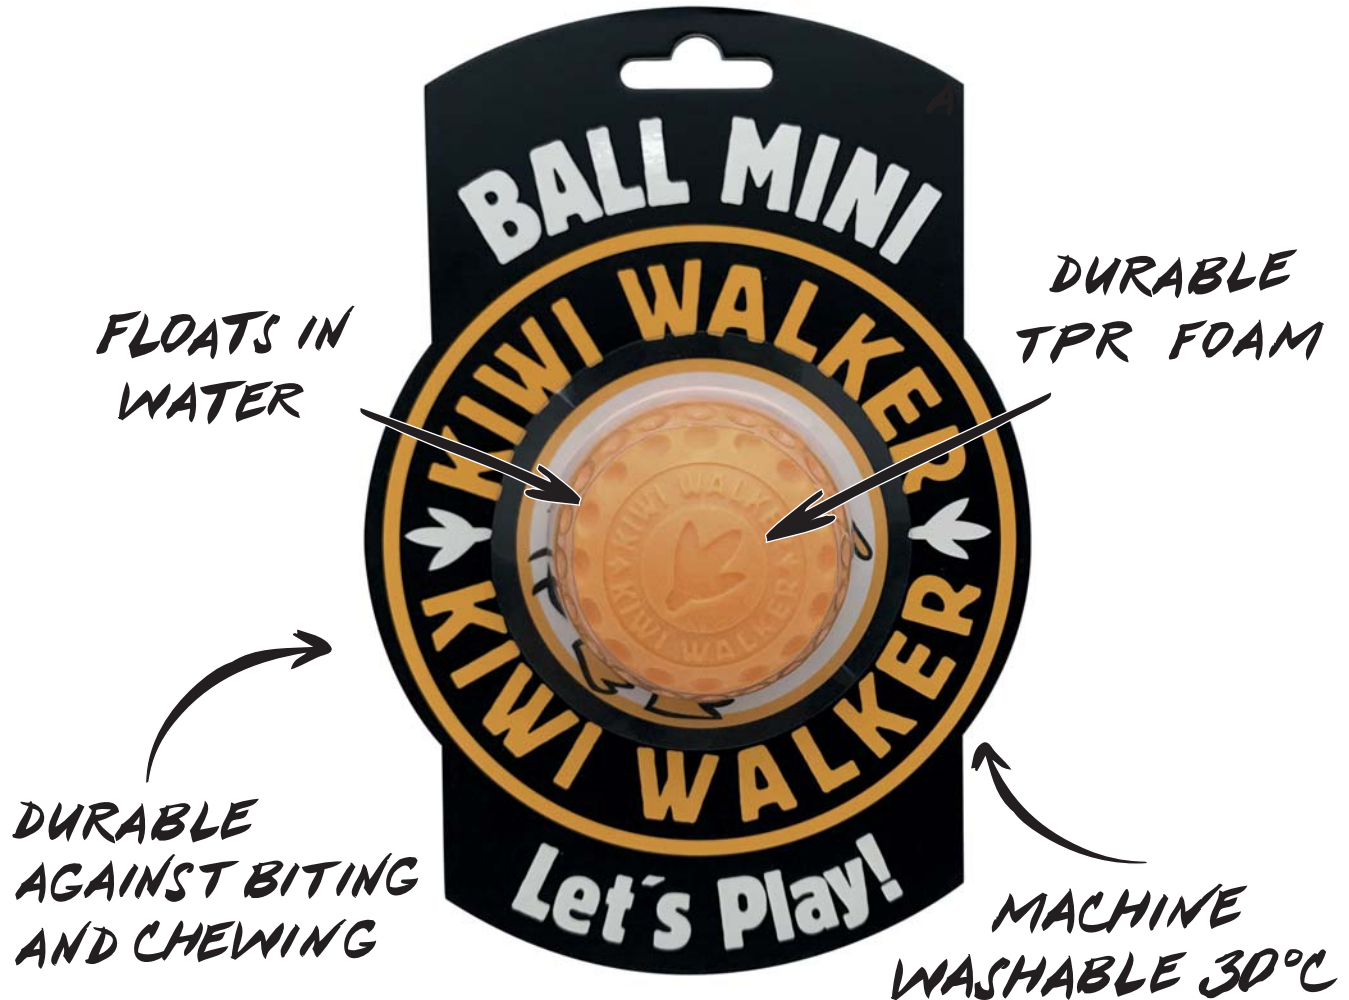

DOG TOY: BALL

FEATURES:

IT FLOATS

EASY TO FIND
IN THE GRASS

IT BOUNCES

SIZE: **mini** Ø 6cm
maxi Ø 8cm

COLLECTION: **LET'S PLAY**

COLOUR: